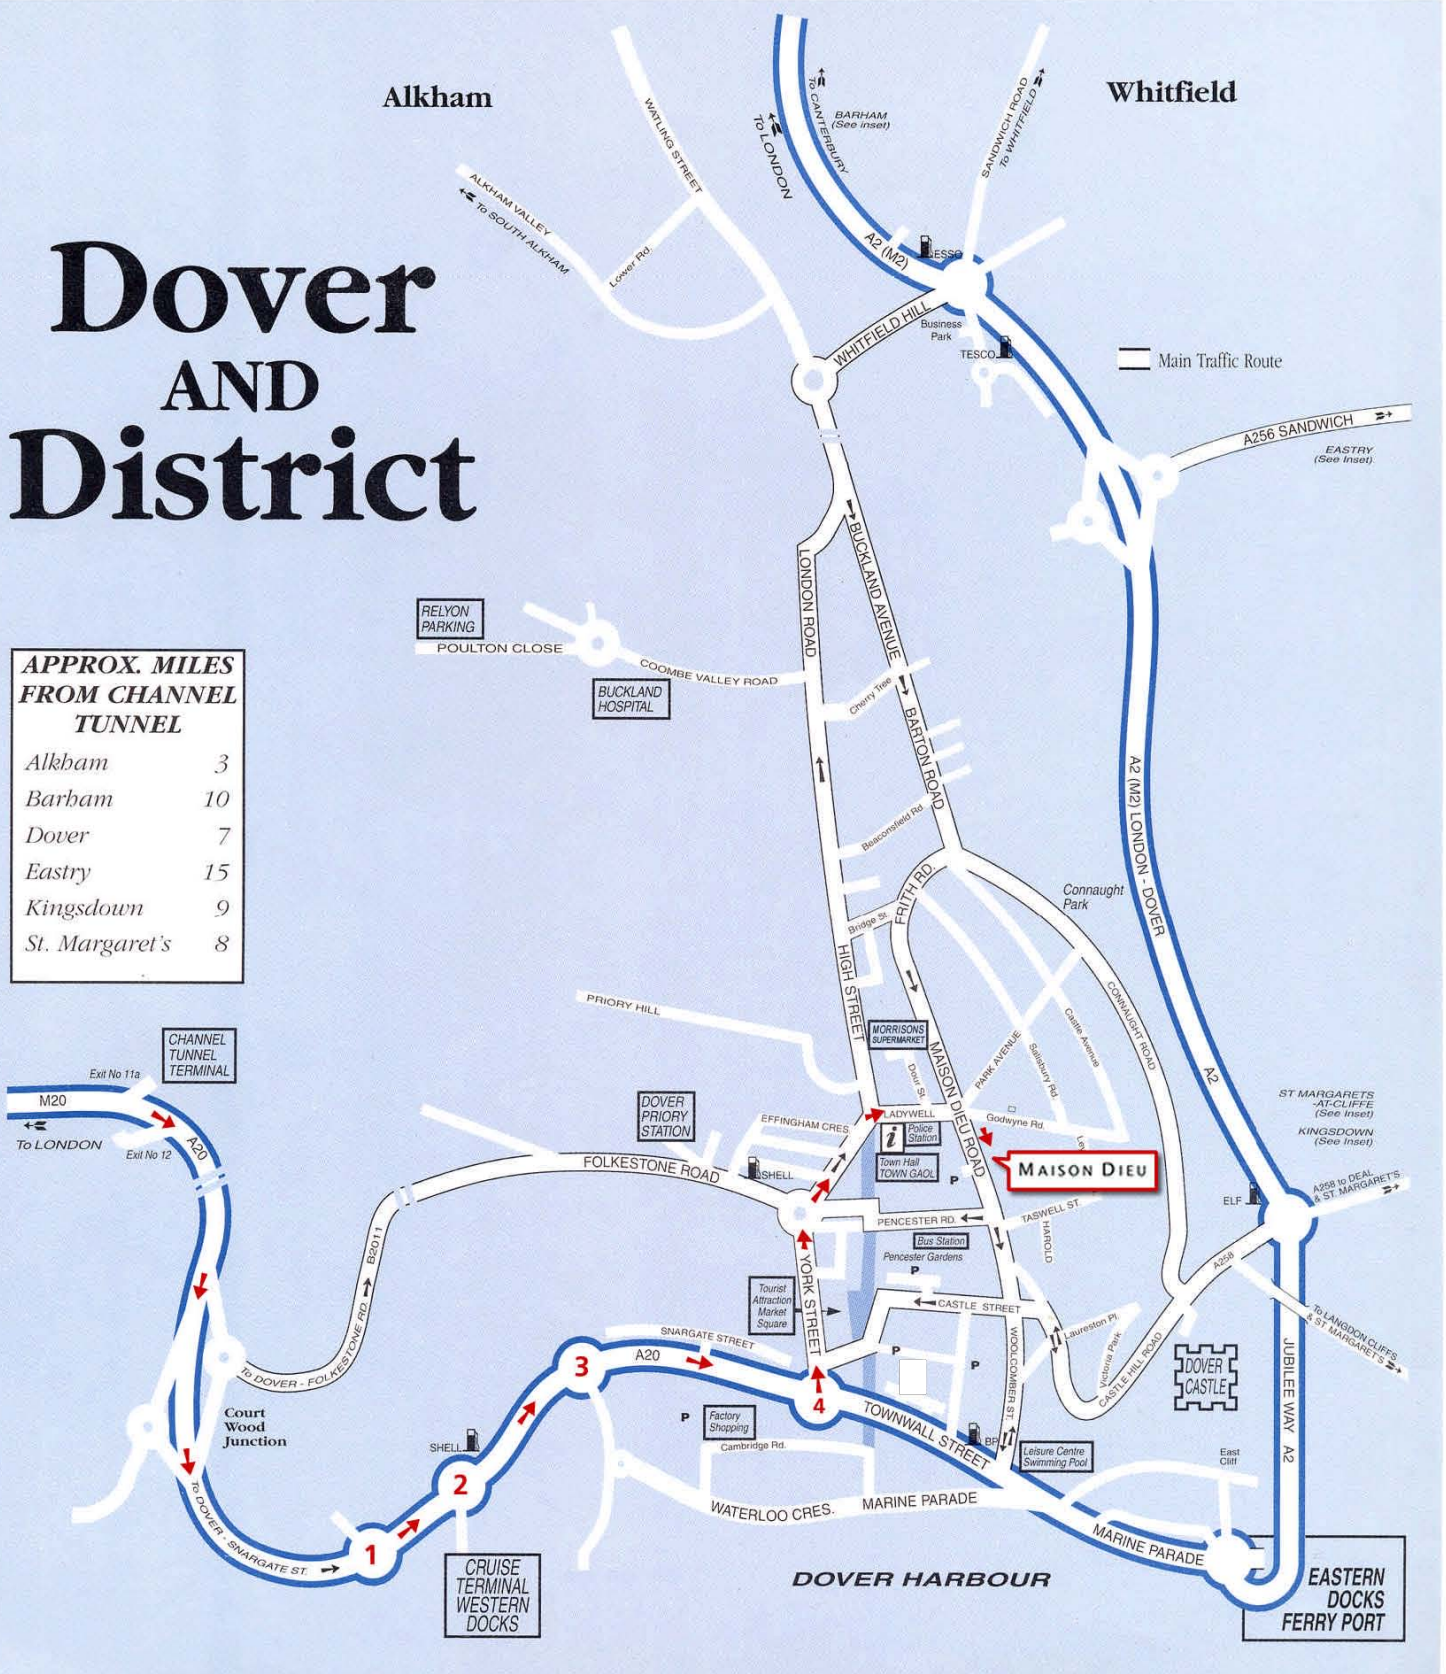

M20 - A20 To Dover. As you reach Dover, you'll come across the first of 4 roundabouts - go straight ahead the first 3, turn left at the fourth into **York Street**. Go straight ahead to next roundabout and take 2nd exit (**Priory**). By the traffic lights, turn right into **Ladywell** (signposted for Police station). At next traffic lights **turn right but keep left** - we are approx 100 yds on the left.

Dover AND District

APPROX. MILES FROM CHANNEL TUNNEL	
Alkham	3
Barham	10
Dover	7
Eastry	15
Kingsdown	9
St. Margaret's	8

DOVER HARBOUR

EASTERN DOCKS FERRY PORT